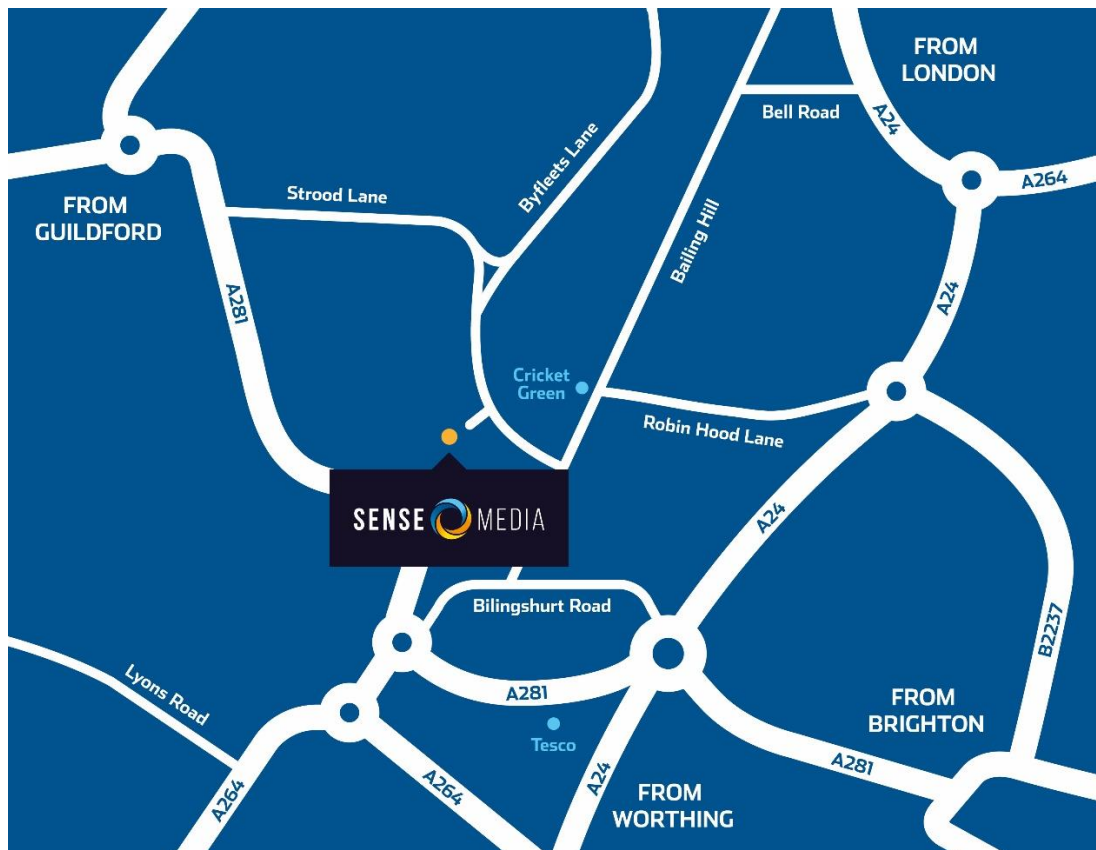

Visitor Directions to Sense Media

Sense Media Group

The Old Dairy, Field Place Estate, Broadbridge Heath West Sussex RH12 3PB

Phone: +(44) 208 133 5116

Email: enquiries@sensemedia-events.com

Driving Directions

From North

On A281 from Guildford head South towards Broadbridge Heath

Head down Strood Lane (after going round the roundabout to access the lane)

Bear right onto Byfleets Lane at triangle

Turn right into Field Place Estate

On A24 from Clapham/London head South towards Broadbridge Heath

Leave roundabout at Robin Hood Lane

Turn left onto Bailing Hill, then right onto Byfleets Lane by the Green

Turn left into Field Place Estate

From South

On A24 from Worthing head North towards Broadbridge Heath

Once on Broadbridge Heath Road

Turn left onto Byfleets Lane by the Green

Turn left into Field Place Estate

On A281 from Brighton head North towards Broadbridge Heath

Once on Broadbridge Heath Road

Turn left onto Byfleets Lane by the Green

Turn left into Field Place Estate