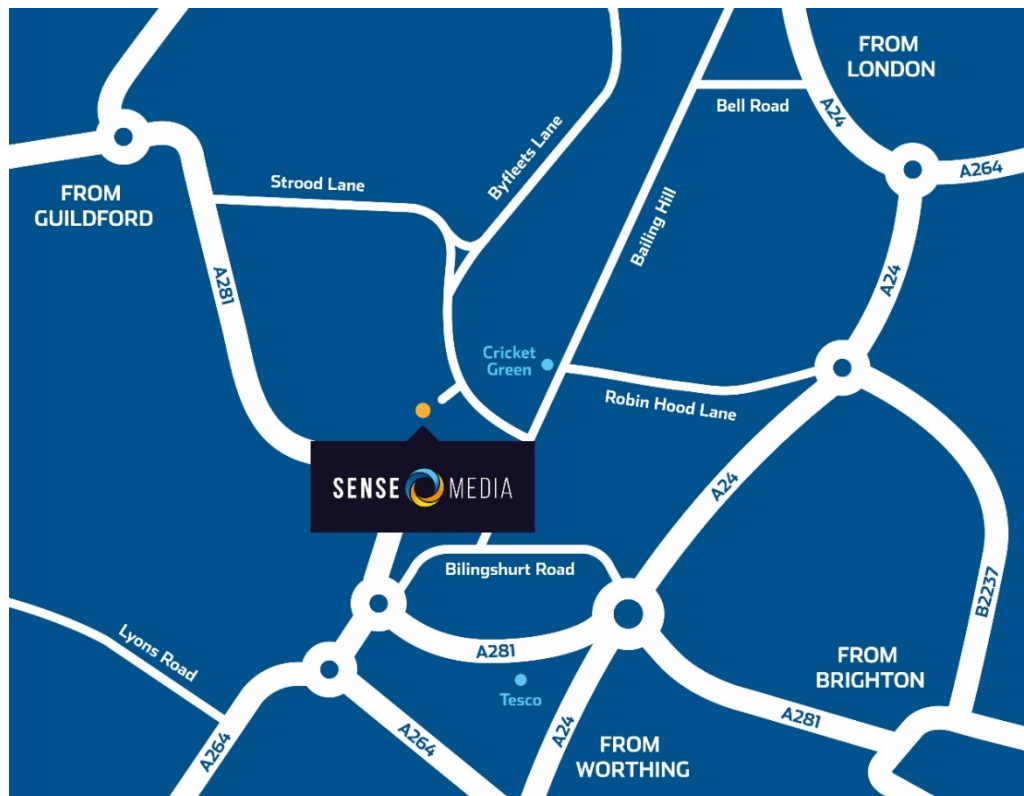

Visitor Directions to Sense Media

Sense Media Group

The Old Granary, Field Place Estate, Broadbridge Heath West Sussex RH12 3PB

Phone: +(44) 208 133 5116

Email: info@sensemedia-events.com

Driving Directions

From North

On A281 from Guildford head South towards Broadbridge Heath

Head down Strood Lane (after going back on yourself at the roundabout to access the lane)

Bear right onto Byfleets Lane at triangle
Turn right into Field Place Estate

From South

On A24 from Worthing head North towards Broadbridge Heath

Once on Broadbridge Heath Road
Turn left onto Byfleets Lane by the Green
Turn left into Field Place Estate

On A281 from Brighton head North towards Broadbridge Heath

Once on Broadbridge Heath Road
Turn left onto Byfleets Lane by the Green
Turn left into Field Place Estate

Arrival into Field Place Estate

Arriving by Car, Taxi, Foot

As you enter Field Place Estate through the electric gates, head down the drive, past the Africa Collection on your left. Drive straight through, bear right towards the parking signs and enter the car park, first on your left. Sense Media are at the lower end of the car park, by the entrance.